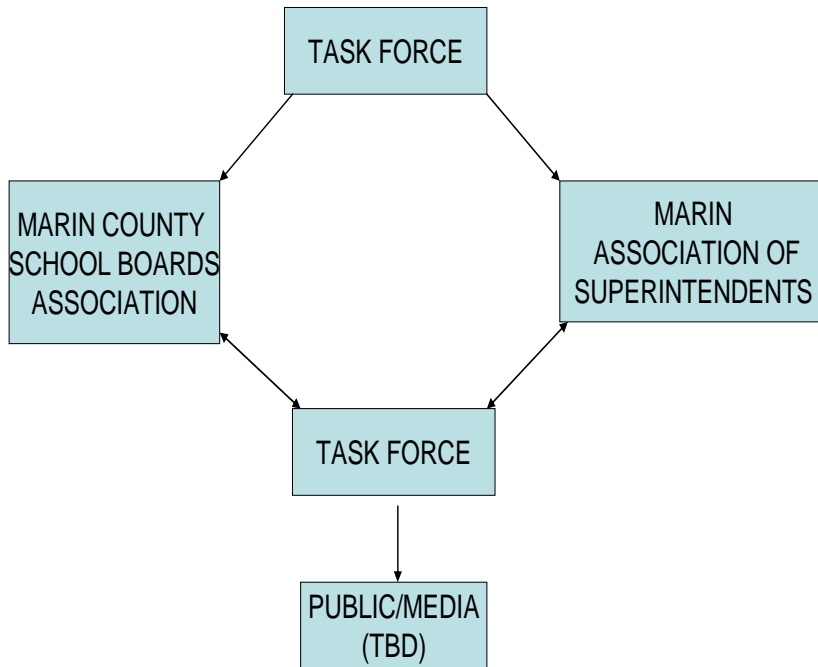

MARIN DISTRICTS  
EFFICIENCY & EFFECTIVENESS TASK FORCE\*  
**DRAFT** COMMUNICATIONS FLOWCHART

\*Members: Bruce Abbott, Debbie Butler, David Hellman, Linda Jackson, Laurie Kimbrel, Karen Maloney, Tammy Murphy, Marilyn Nemzer, Mary Jo Pettigrew, Valerie Pitts, Steve Rosenthal, Susan Schmidt, Susan Spain